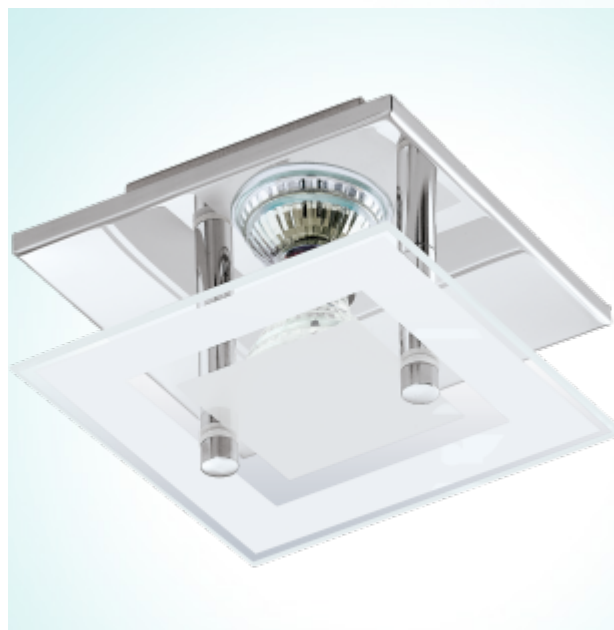

94224

ALMANA

General Information

Article:	94224
Lighting Type:	wall / ceiling luminaire
Collection:	Style
EAN Code:	9002759942243

Dimensions

Depth:	135 mm
Height:	135 mm
Overhang:	85 mm
Weight:	0.715 kg

Illuminant

Socket:	GU10
Illuminant:	GU10-LED
Delivery:	incl.
Wattage:	1x 3W
Luminous Flux:	1x 240 lm
Luminous Colour:	3000K warm white
Average Lifetime:	15,000 h
Colour Rendering Index:	>80 Ra
Energy Efficiency:	A+
Suitable for:	A++ - B
kWh/1000:	3.00
Info on Recycling:	more Information

Detailed Information

Material & Colour

Enclosure Material:	steel
Enclosure Colour:	chrome
Glass / Shade Material:	satinated glass
Glass / Shade Colour:	white, clear

Technical Information

Protection Rating:	IP20
Protection Class:	1
Line Voltage:	220-240V,50/60Hz
Operation Voltage:	220-240V,50/60Hz

LED

Technical changes reserved